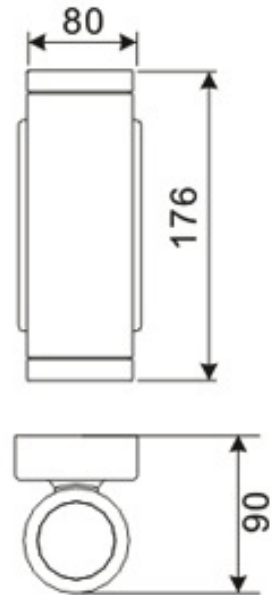

# LED Wall Lighting – LR-W00118

Model No.	LR-W00118
LED Type	CREE XRC
LED Q'TY.	6
Beam Angle	45°
Minimum luminous flux(lm)	2*204
Voltage	120~240V
LED Watt	2*3W
Environmental Temperature	- 20°C-60°C
Environmental Humidity	0%-95%
Safety Class	I
Safety Type	IP44
Material	Aluminium
Driver	Included